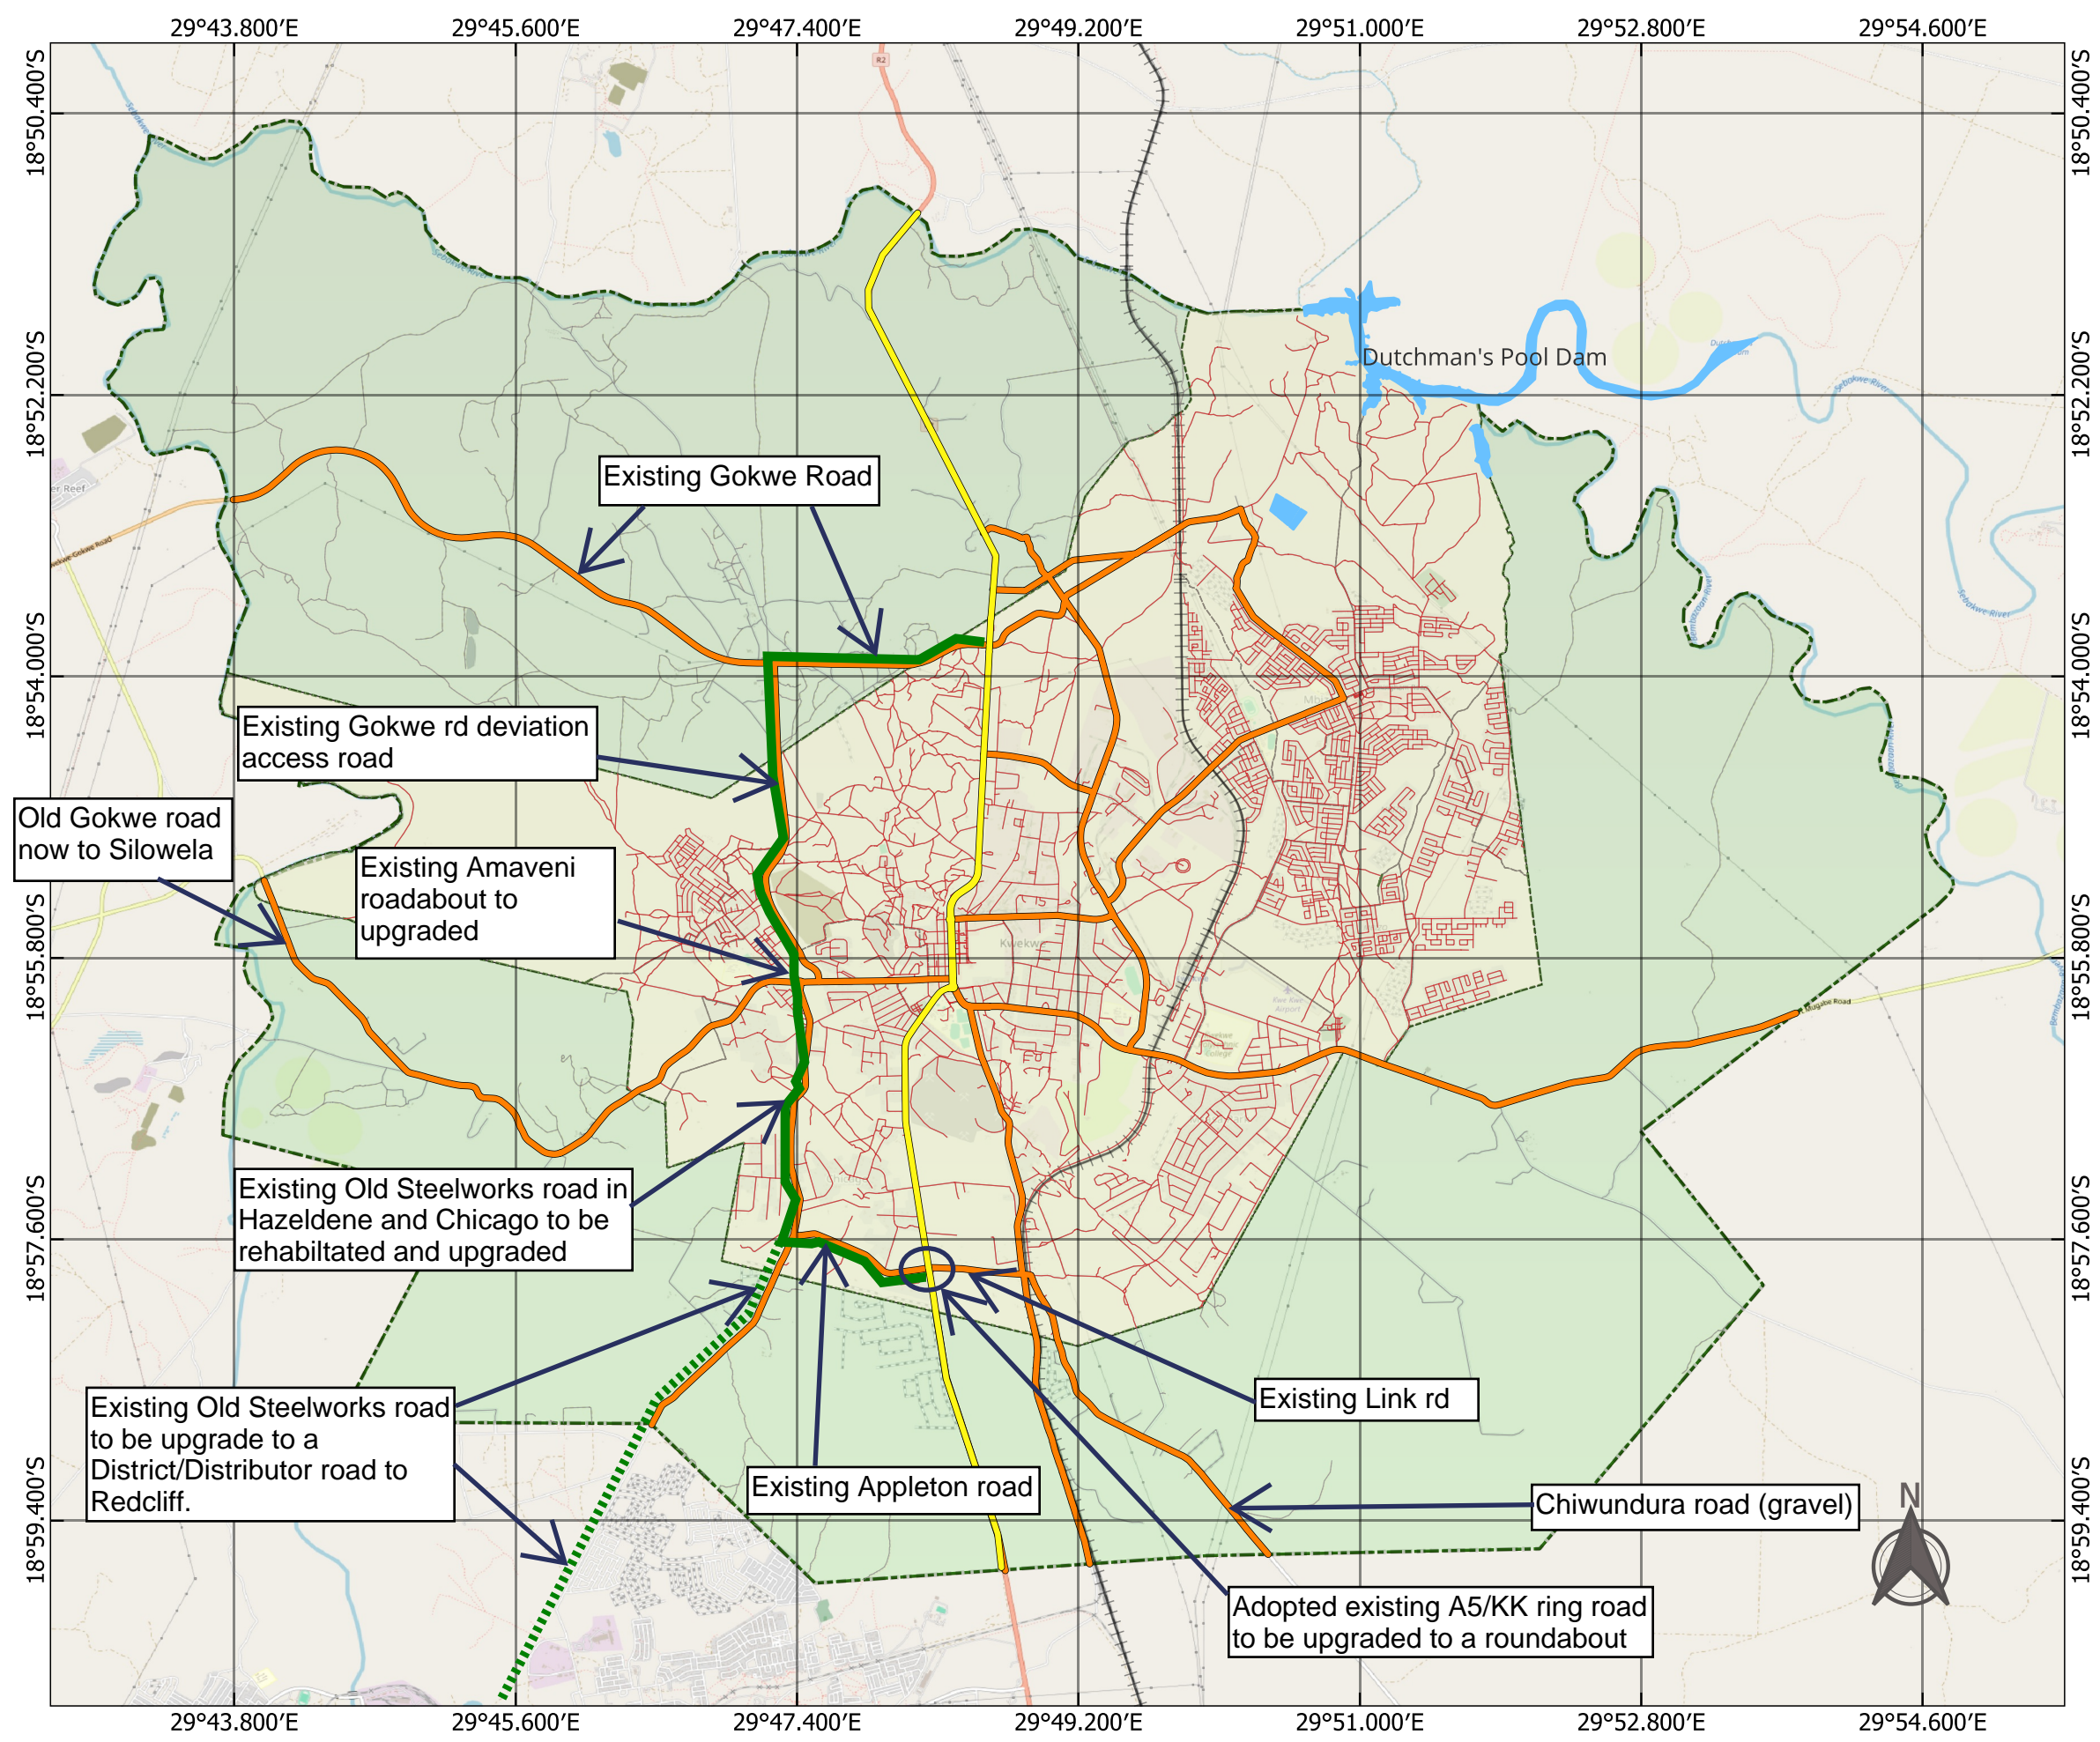

ADOPTED KWE KWE RING ROAD WEST MAP

Transport Network Map

Kwekwe City Council Master Plan

Legend

- Main Roads
- Secondary Roads
- Other Roads
- Railway
- Water Body
- Urban Municipality Boundary
- Wards Boundary
- Kwekwe Boundary
- OSM Standard
- OSM Standard

of the
wards
well.

@2024