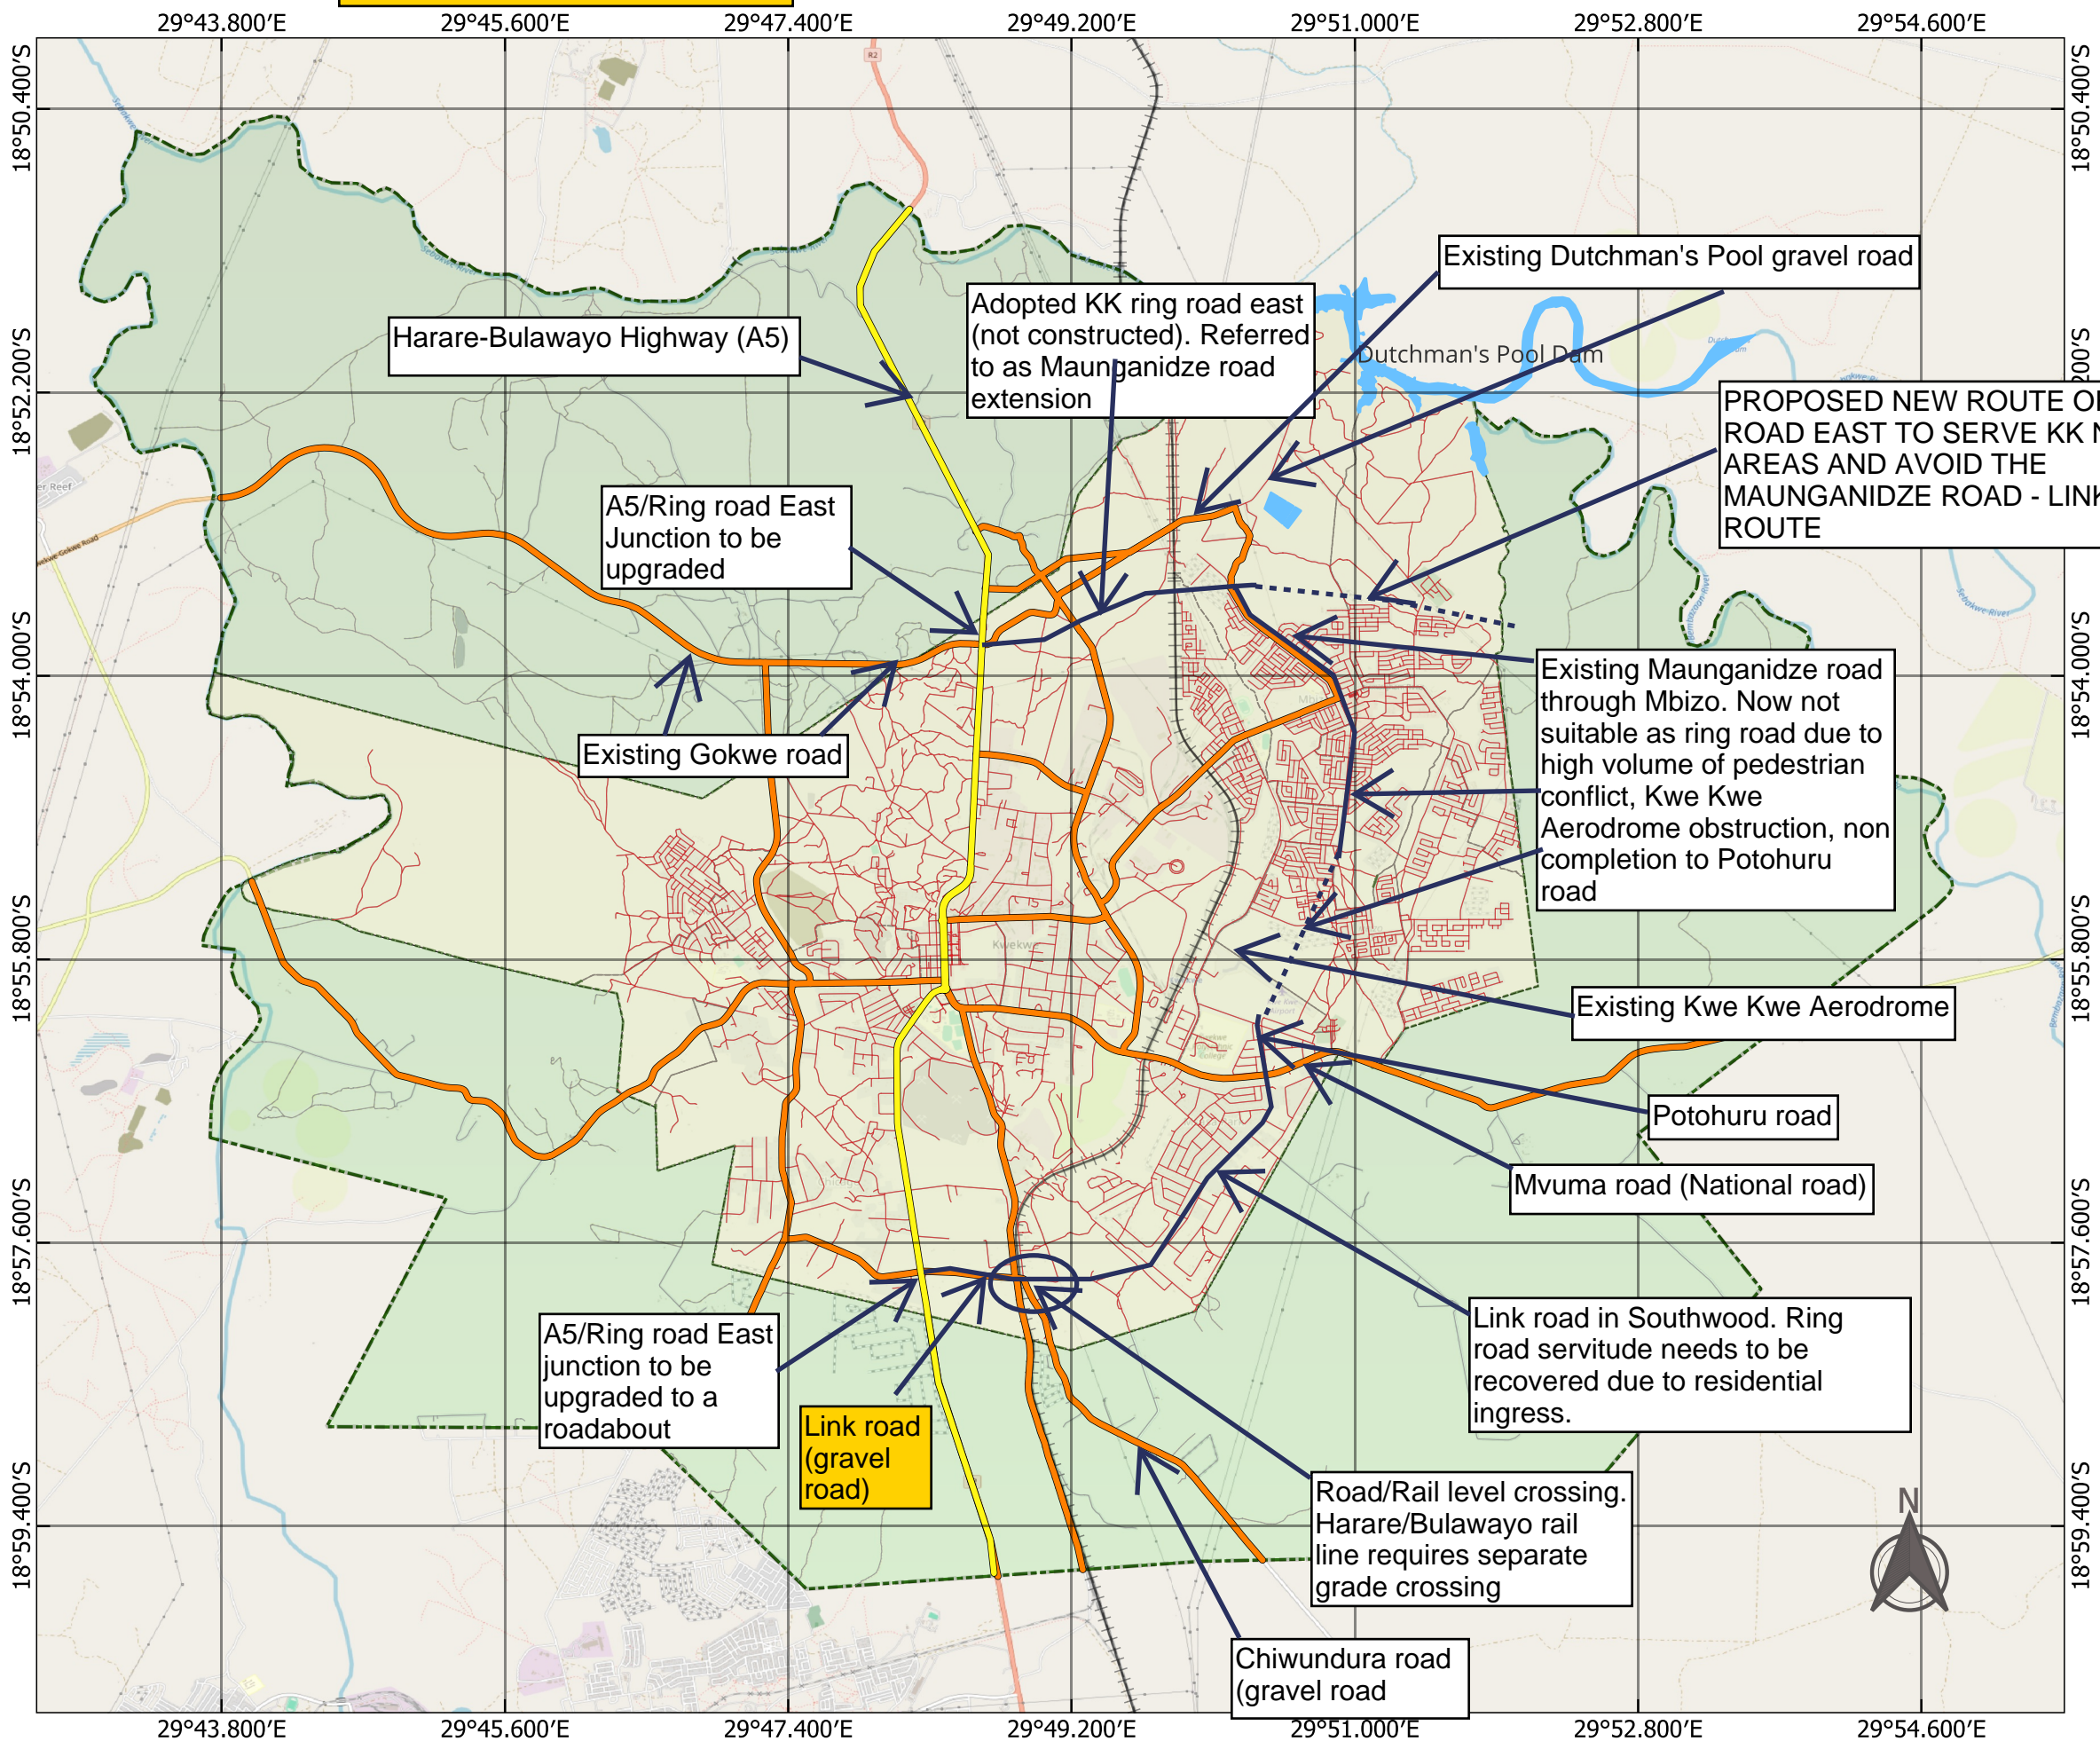

ADOPTED KWE KWE RING ROAD EAST - PRESENT STATUS AND OBSERVATIONS

Transport Network Map

**Kwekwe City Council
Master Plan**

Legend

- Main Roads
- Secondary Roads
- Other Roads
- Railway
- Water Body
- Urban Municipality Boundary
- Wards Boundary
- Kwekwe Boundary
- OSM Standard
- OSM Standard

@2024

0 1 2 3 km

of the
wards
well.